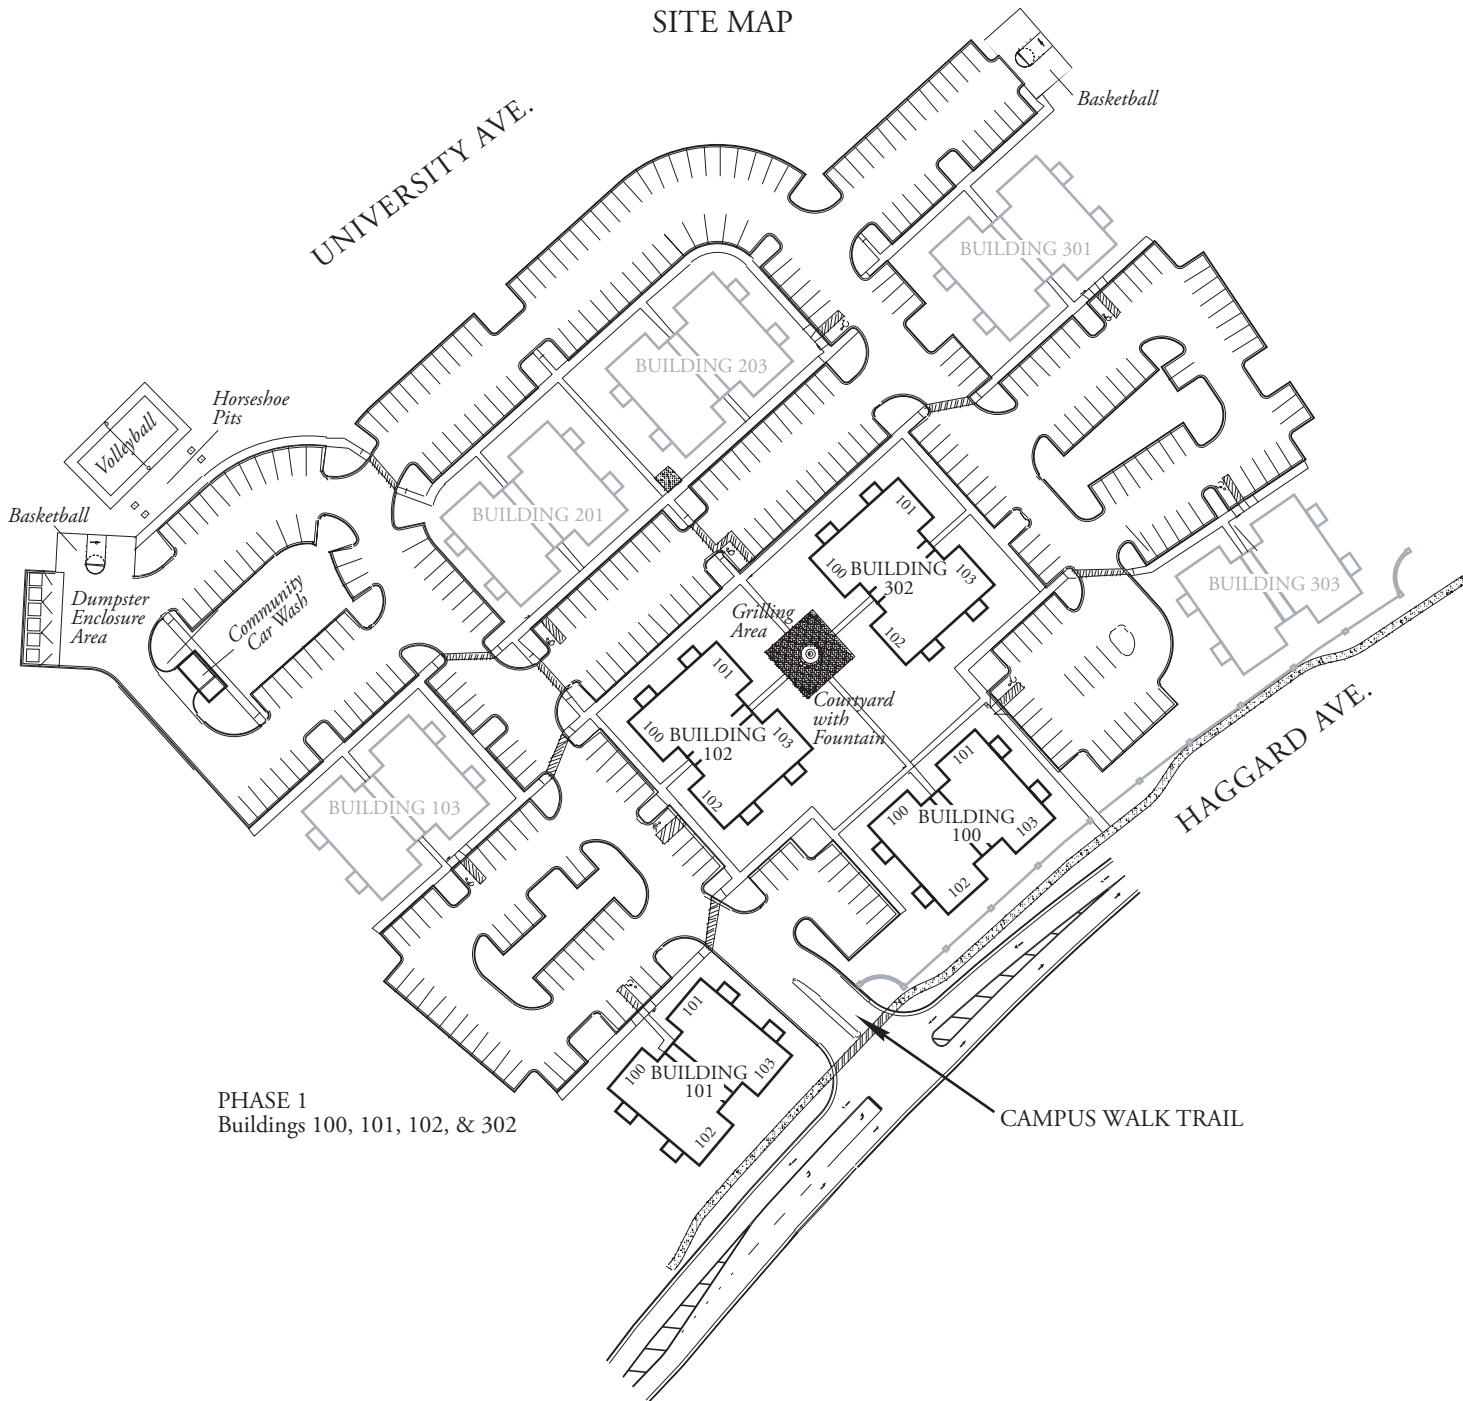

PARTNERS PLACE

ELON

You're Home, Away From Home

PARTNERS PLACE ELON CONDOMINIUMS SITE MAP

PHASE 1
Buildings 100, 101, 102, & 302

CAMPUS WALK TRAIL

www.PartnersPlaceElon.com

Grey Lady L.L.C., 104 Bolton Place, Chapel Hill, North Carolina 27516-9012 • Totten L.L.C., 210 N. Columbia Street, Chapel Hill, North Carolina 27514-3505